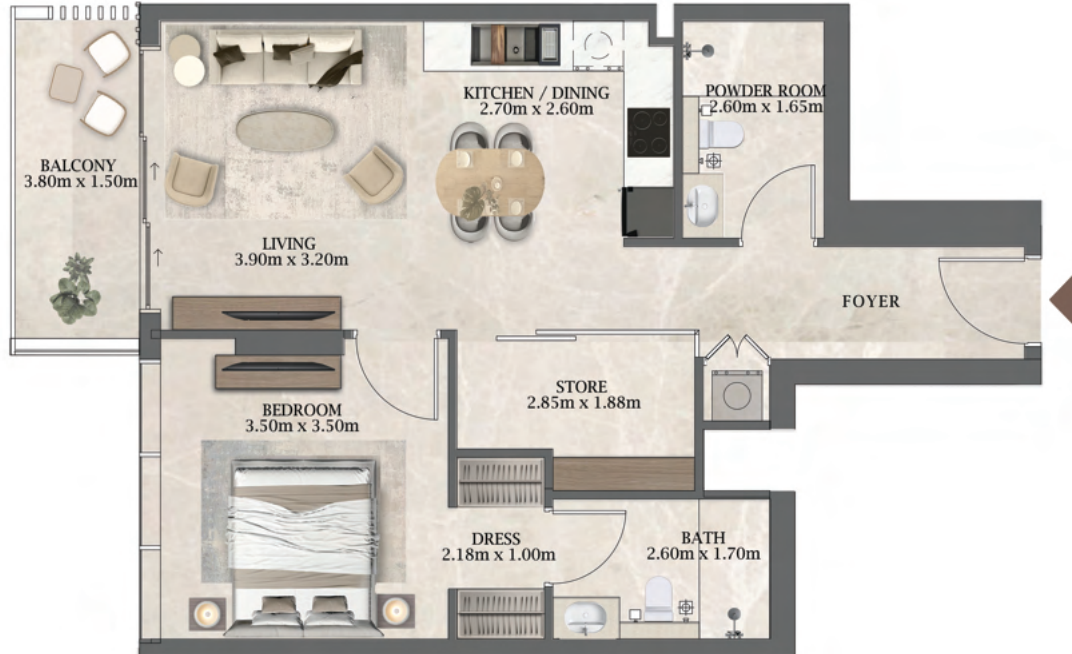

UNIT 306 1 BEDROOM

Apartment Area:	63.47	Sq. M
	683.19	Sq. Ft
Balcony Area:	5.68	Sq. M
	61.14	Sq. Ft
Total Area:	69.15	Sq. M
	744.32	Sq. Ft

DEVELOPMENT PARTNER