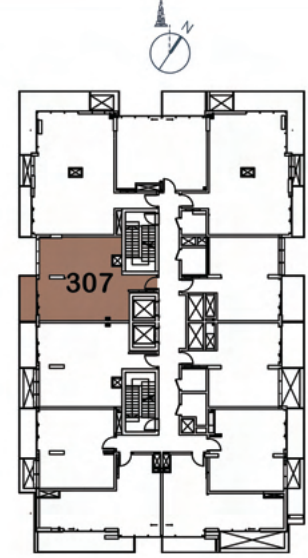

DEVELOPMENT PARTNER

UNIT 306 1 BEDROOM

Apartment Area:	63.47	Sq. M
	683.19	Sq. Ft
Balcony Area:	5.68	Sq. M
	61.14	Sq. Ft
Total Area:	69.15	Sq. M
	744.32	Sq. Ft

DEVELOPMENT PARTNER

UNIT 307 1 BEDROOM

Apartment Area:	63.23	Sq. M
	680.6	Sq. Ft
Balcony Area:	5.83	Sq. M
	62.75	Sq. Ft
Total Area:	69.06	Sq. M
	743.36	Sq. Ft