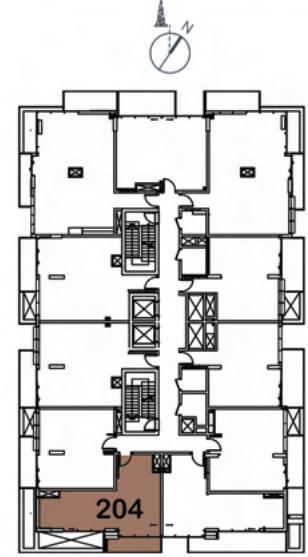

DEVELOPMENT PARTNER

UNIT 203 1 BEDROOM

Apartment Area: 51.24 Sq. M
551.54 Sq. Ft

Balcony Area: 14.76 Sq. M
158.88 Sq. Ft

Total Area: 66 Sq. M
710.42 Sq. Ft

DEVELOPMENT PARTNER

UNIT 204 1 BEDROOM

Apartment Area:	52.33	Sq. M
	563.28	Sq. Ft
Balcony Area:	6.56	Sq. M
	70.61	Sq. Ft
Total Area:	58.89	Sq. M
	633.89	Sq. Ft

DEVELOPMENT PARTNER

UNIT 205 1 BEDROOM

Apartment Area:	49.93	Sq. M
	537.44	Sq. Ft
Balcony Area:	6.67	Sq. M
	71.8	Sq. Ft
Total Area:	56.6	Sq. M
	609.24	Sq. Ft

DEVELOPMENT PARTNER

UNIT 206 1 BEDROOM

Apartment Area:	63.49	Sq. M
	683.4	Sq. Ft
Balcony Area:	7.42	Sq. M
	79.87	Sq. Ft
Total Area:	70.91	Sq. M
	763.27	Sq. Ft