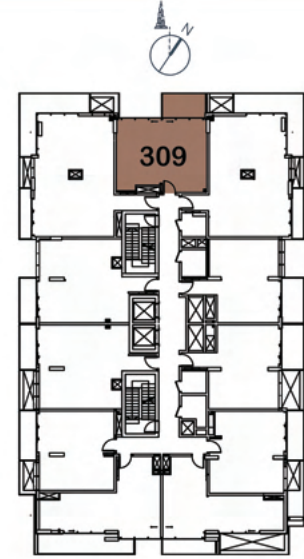

DEVELOPMENT PARTNER

UNIT 308 2 BEDROOM

Apartment Area:	83.8	Sq. M
	902.02	Sq. Ft
Balcony Area:	20.78	Sq. M
	223.67	Sq. Ft
Total Area:	104.58	Sq. M
	1125.69	Sq. Ft

DEVELOPMENT PARTNER

UNIT 309 1 BEDROOM

Apartment Area:	51.81	Sq. M
	557.68	Sq. Ft
Balcony Area:	17.98	Sq. M
	193.54	Sq. Ft
Total Area:	69.79	Sq. M
	751.21	Sq. Ft