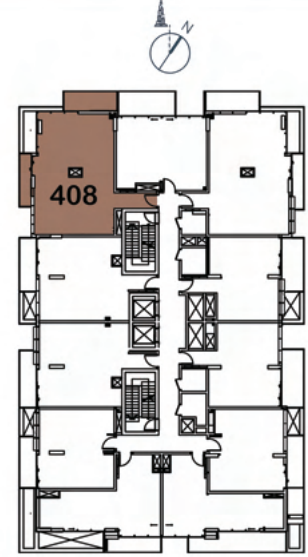

DEVELOPMENT PARTNER

UNIT 407 1 BEDROOM

Apartment Area:	63.23	Sq. M
	680.6	Sq. Ft
Balcony Area:	6.8	Sq. M
	73.19	Sq. Ft
Total Area:	70.03	Sq. M
	753.8	Sq. Ft

DEVELOPMENT PARTNER

UNIT 408 2 BEDROOM

Apartment Area: 83.96 Sq. M
903.74 Sq. Ft