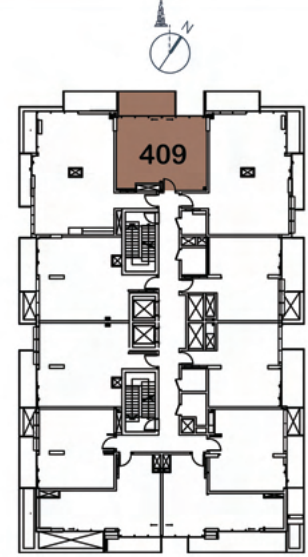

UNIT 409 1 BEDROOM

Apartment Area:	52.03	Sq. M
	560.05	Sq. Ft
Balcony Area:	11.5	Sq. M
	123.78	Sq. Ft
Total Area:	63.53	Sq. M
	683.83	Sq. Ft

DEVELOPMENT PARTNER