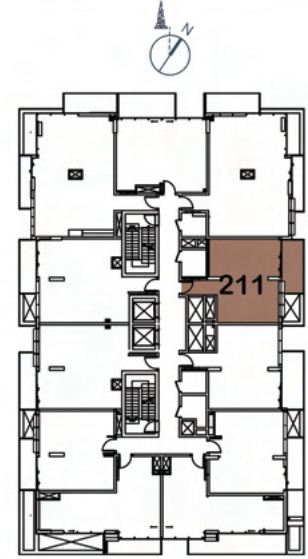

DEVELOPMENT PARTNER

UNIT 209 1 BEDROOM

Apartment Area:	52.03	Sq. M
	560.05	Sq. Ft
Balcony Area:	11.5	Sq. M
	123.78	Sq. Ft
Total Area:	63.53	Sq. M
	683.83	Sq. Ft

DEVELOPMENT PARTNER

UNIT 210 2 BEDROOM

Apartment Area:	81.42	Sq. M
	876.4	Sq. Ft
Balcony Area:	13.44	Sq. M
	144.67	Sq. Ft
Total Area:	94.86	Sq. M
	1021.06	Sq. Ft

DEVELOPMENT PARTNER

UNIT 211 1 BEDROOM

Apartment Area:	51.03	Sq. M
	549.28	Sq. Ft
Balcony Area:	9.07	Sq. M
	97.63	Sq. Ft
Total Area:	60.1	Sq. M
	646.91	Sq. Ft

DEVELOPMENT PARTNER

UNIT 301 1 BEDROOM

Apartment Area:	51.42	Sq. M
	553.48	Sq. Ft
Balcony Area:	7.65	Sq. M
	82.34	Sq. Ft
Total Area:	59.07	Sq. M
	635.82	Sq. Ft