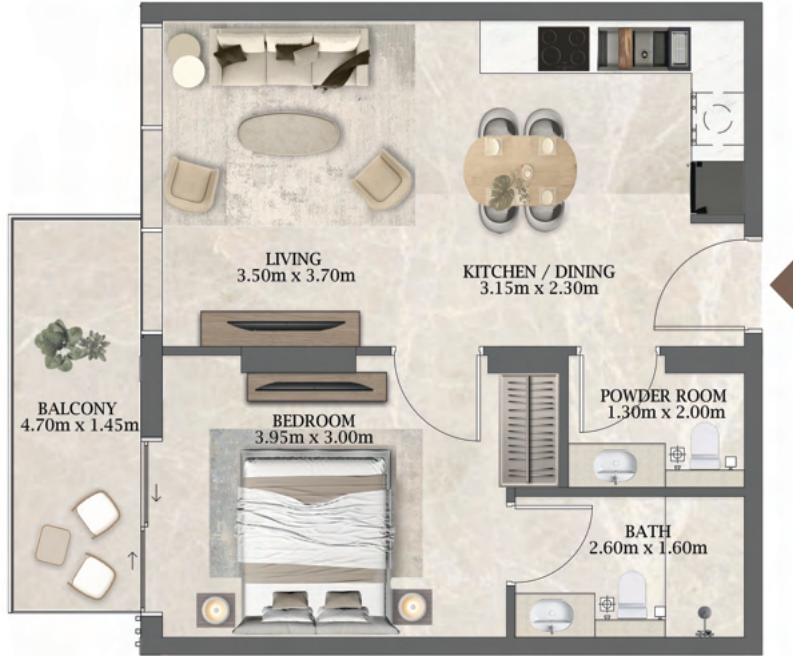

DEVELOPMENT PARTNER

UNIT 203 1 BEDROOM

Apartment Area: 51.24 Sq. M
551.54 Sq. Ft

Balcony Area: 14.76 Sq. M
158.88 Sq. Ft

Total Area: 66 Sq. M
710.42 Sq. Ft

DEVELOPMENT PARTNER

UNIT 204 1 BEDROOM

Apartment Area:	52.33	Sq. M
	563.28	Sq. Ft
Balcony Area:	6.56	Sq. M
	70.61	Sq. Ft
Total Area:	58.89	Sq. M
	633.89	Sq. Ft

DEVELOPMENT PARTNER

UNIT 205 1 BEDROOM

Apartment Area:	49.93	Sq. M
	537.44	Sq. Ft
Balcony Area:	6.67	Sq. M
	71.8	Sq. Ft
Total Area:	56.6	Sq. M
	609.24	Sq. Ft

DEVELOPMENT PARTNER

UNIT 206 1 BEDROOM

Apartment Area:	63.49	Sq. M
	683.4	Sq. Ft
Balcony Area:	7.42	Sq. M
	79.87	Sq. Ft
Total Area:	70.91	Sq. M
	763.27	Sq. Ft