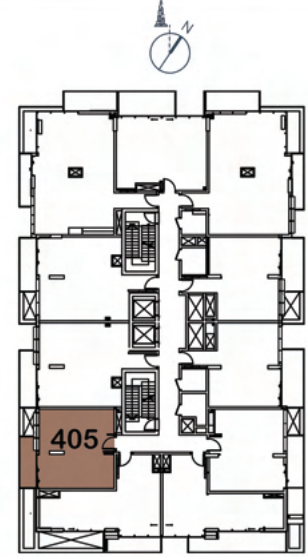

UNIT 405 1 BEDROOM

Apartment Area:	49.93	Sq. M
	537.44	Sq. Ft
Balcony Area:	6.67	Sq. M
	71.8	Sq. Ft
Total Area:	56.6	Sq. M
	609.24	Sq. Ft

DEVELOPMENT PARTNER