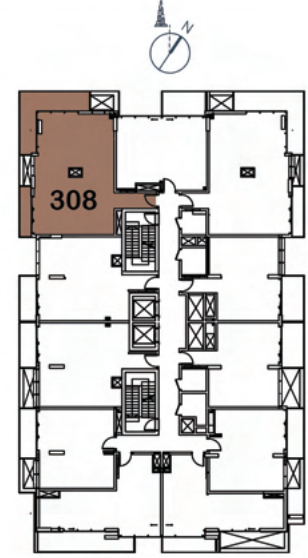

UNIT 308 2 BEDROOM

Apartment Area:	83.8	Sq. M
	902.02	Sq. Ft
Balcony Area:	20.78	Sq. M
	223.67	Sq. Ft
Total Area:	104.58	Sq. M
	1125.69	Sq. Ft

DEVELOPMENT PARTNER