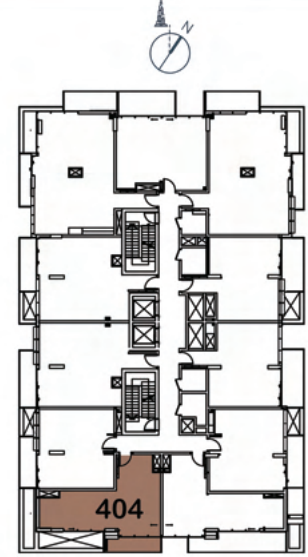

DEVELOPMENT PARTNER

UNIT 403 1 BEDROOM

Apartment Area:	51.24	Sq. M
	551.54	Sq. Ft
Balcony Area:	14.76	Sq. M
	158.88	Sq. Ft
Total Area:	66	Sq. M
	710.42	Sq. Ft

DEVELOPMENT PARTNER

UNIT 404 1 BEDROOM

Apartment Area:	52.33	Sq. M
	563.28	Sq. Ft
Balcony Area:	6.56	Sq. M
	70.61	Sq. Ft
Total Area:	58.89	Sq. M
	633.89	Sq. Ft