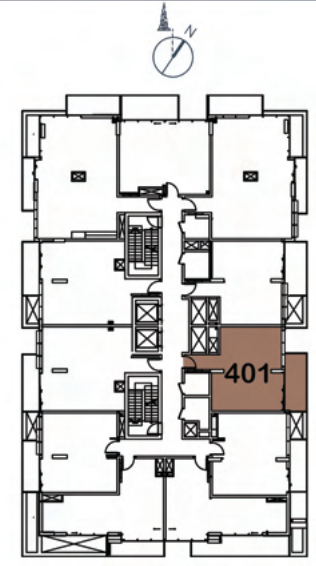

UNIT 401 1 BEDROOM

Apartment Area:	51.41	Sq. M
	553.37	Sq. Ft
Balcony Area:	9.79	Sq. M
	105.38	Sq. Ft
Total Area:	61.2	Sq. M
	658.75	Sq. Ft

DEVELOPMENT PARTNER