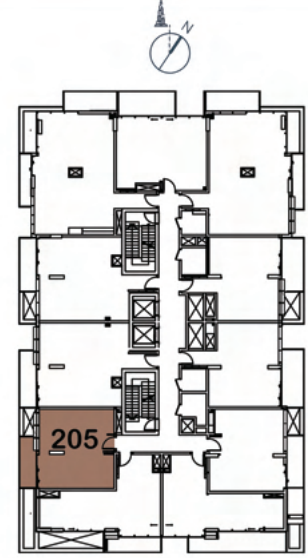

DEVELOPMENT PARTNER

UNIT 203 1 BEDROOM

Apartment Area: 51.24 Sq. M
551.54 Sq. Ft

Balcony Area: 14.76 Sq. M
158.88 Sq. Ft

Total Area: 66 Sq. M
710.42 Sq. Ft

DEVELOPMENT PARTNER

UNIT 204 1 BEDROOM

Apartment Area:	52.33	Sq. M
	563.28	Sq. Ft
Balcony Area:	6.56	Sq. M
	70.61	Sq. Ft
Total Area:	58.89	Sq. M
	633.89	Sq. Ft

DEVELOPMENT PARTNER

UNIT 205 1 BEDROOM

Apartment Area:	49.93	Sq. M
	537.44	Sq. Ft
Balcony Area:	6.67	Sq. M
	71.8	Sq. Ft
Total Area:	56.6	Sq. M
	609.24	Sq. Ft

DEVELOPMENT PARTNER

UNIT 206 1 BEDROOM

Apartment Area:	63.49	Sq. M
	683.4	Sq. Ft
Balcony Area:	7.42	Sq. M
	79.87	Sq. Ft
Total Area:	70.91	Sq. M
	763.27	Sq. Ft