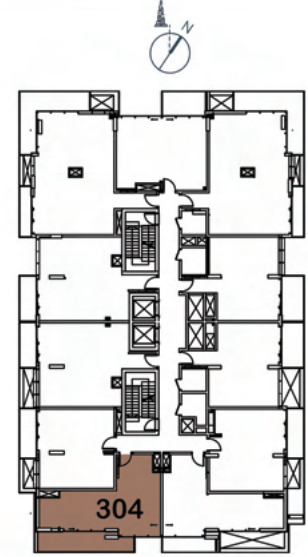

UNIT 304 1 BEDROOM

Apartment Area:	52.32	Sq. M
	563.17	Sq. Ft
Balcony Area:	14.71	Sq. M
	158.34	Sq. Ft
Total Area:	67.03	Sq. M
	721.5	Sq. Ft

DEVELOPMENT PARTNER