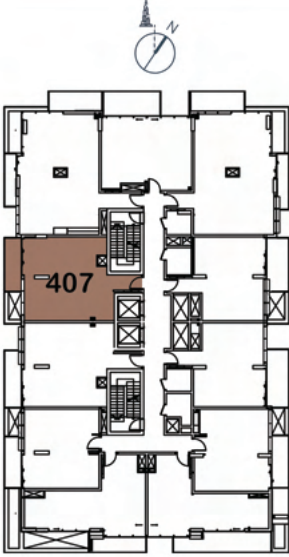

UNIT 407 1 BEDROOM

Apartment Area:	63.23	Sq. M
	680.6	Sq. Ft
Balcony Area:	6.8	Sq. M
	73.19	Sq. Ft
Total Area:	70.03	Sq. M
	753.8	Sq. Ft

DEVELOPMENT PARTNER