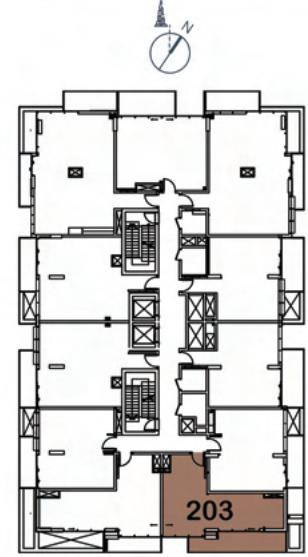

DEVELOPMENT PARTNER

UNIT 201 1 BEDROOM

Apartment Area:	51.41	Sq. M
	553.37	Sq. Ft
Balcony Area:	9.79	Sq. M
	105.38	Sq. Ft
Total Area:	61.2	Sq. M
	658.75	Sq. Ft

DEVELOPMENT PARTNER

UNIT 202 1 BEDROOM

Apartment Area:	50.23	Sq. M
	540.67	Sq. Ft
Balcony Area:	6.94	Sq. M
	74.7	Sq. Ft
Total Area:	57.17	Sq. M
	615.37	Sq. Ft

DEVELOPMENT PARTNER

UNIT 203 1 BEDROOM

Apartment Area: 51.24 Sq. M
551.54 Sq. Ft

Balcony Area: 14.76 Sq. M
158.88 Sq. Ft

Total Area: 66 Sq. M
710.42 Sq. Ft

DEVELOPMENT PARTNER

UNIT 204 1 BEDROOM

Apartment Area:	52.33	Sq. M
	563.28	Sq. Ft
Balcony Area:	6.56	Sq. M
	70.61	Sq. Ft
Total Area:	58.89	Sq. M
	633.89	Sq. Ft