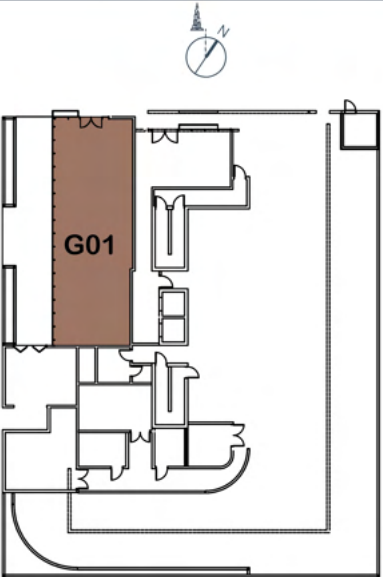

ARTHOUSE RESIDENCES

MEYDAN

by

AVIAAN

FLOOR PLANS

RETAIL 01
RETAIL

Apartment Area:	153.96	Sq. M
	1657.21	Sq. Ft
<hr/>		
Balcony Area:	0.00	Sq. M
	0.00	Sq. Ft
<hr/>		
Total Area:	153.96	Sq. M
	1657.21	Sq. Ft

DEVELOPMENT PARTNER
CLÉ DOR

UNIT 101 1 BEDROOM

Apartment Area:	51.42	Sq. M
	553.48	Sq. Ft
Balcony Area:	7.65	Sq. M
	82.34	Sq. Ft
Total Area:	59.07	Sq. M
	635.82	Sq. Ft

DEVELOPMENT PARTNER

UNIT 102 1 BEDROOM

Apartment Area:	50.23	Sq. M
	540.67	Sq. Ft
Balcony Area:	7.13	Sq. M
	76.75	Sq. Ft
Total Area:	57.36	Sq. M
	617.42	Sq. Ft