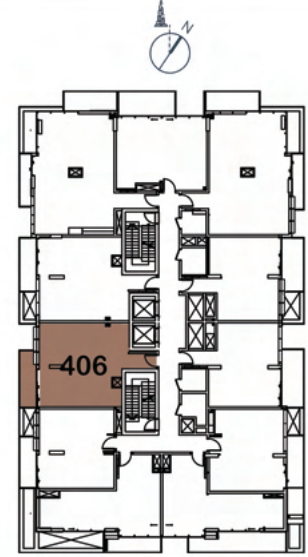

DEVELOPMENT PARTNER

UNIT 405 1 BEDROOM

Apartment Area:	49.93	Sq. M
	537.44	Sq. Ft
Balcony Area:	6.67	Sq. M
	71.8	Sq. Ft
Total Area:	56.6	Sq. M
	609.24	Sq. Ft

DEVELOPMENT PARTNER

UNIT 406 1 BEDROOM

Apartment Area:	63.49	Sq. M
	683.4	Sq. Ft
Balcony Area:	7.42	Sq. M
	79.87	Sq. Ft
Total Area:	70.91	Sq. M
	763.27	Sq. Ft