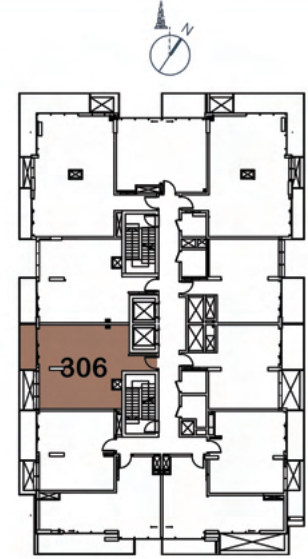

UNIT 306 1 BEDROOM

Apartment Area:	63.47	Sq. M
	683.19	Sq. Ft
Balcony Area:	5.68	Sq. M
	61.14	Sq. Ft
Total Area:	69.15	Sq. M
	744.32	Sq. Ft

DEVELOPMENT PARTNER