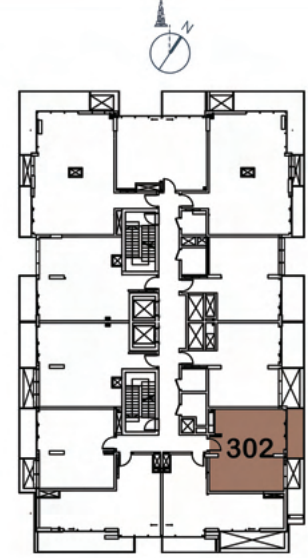

UNIT 302 1 BEDROOM

Apartment Area:	50.23	Sq. M
	540.67	Sq. Ft
Balcony Area:	7.13	Sq. M
	76.75	Sq. Ft
Total Area:	57.36	Sq. M
	617.42	Sq. Ft

DEVELOPMENT PARTNER