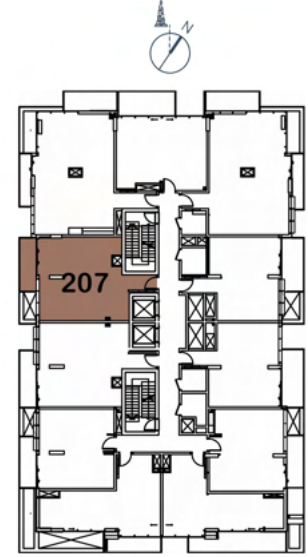

DEVELOPMENT PARTNER

UNIT 203 1 BEDROOM

Apartment Area: 51.24 Sq. M
551.54 Sq. Ft

Balcony Area: 14.76 Sq. M
158.88 Sq. Ft

Total Area: 66 Sq. M
710.42 Sq. Ft

DEVELOPMENT PARTNER

UNIT 204 1 BEDROOM

Apartment Area:	52.33	Sq. M
	563.28	Sq. Ft
Balcony Area:	6.56	Sq. M
	70.61	Sq. Ft
Total Area:	58.89	Sq. M
	633.89	Sq. Ft

DEVELOPMENT PARTNER

UNIT 205 1 BEDROOM

Apartment Area:	49.93	Sq. M
	537.44	Sq. Ft
Balcony Area:	6.67	Sq. M
	71.8	Sq. Ft
Total Area:	56.6	Sq. M
	609.24	Sq. Ft

DEVELOPMENT PARTNER

UNIT 206 1 BEDROOM

Apartment Area:	63.49	Sq. M
	683.4	Sq. Ft
Balcony Area:	7.42	Sq. M
	79.87	Sq. Ft
Total Area:	70.91	Sq. M
	763.27	Sq. Ft

DEVELOPMENT PARTNER

UNIT 207 1 BEDROOM

Apartment Area:	63.23	Sq. M
	680.6	Sq. Ft
Balcony Area:	6.8	Sq. M
	73.19	Sq. Ft
Total Area:	70.03	Sq. M
	753.8	Sq. Ft

DEVELOPMENT PARTNER

UNIT 208 2 BEDROOM

Apartment Area:	83.96	Sq. M
	903.74	Sq. Ft
Balcony Area:	13.49	Sq. M
	145.21	Sq. Ft
Total Area:	97.45	Sq. M
	1048.94	Sq. Ft