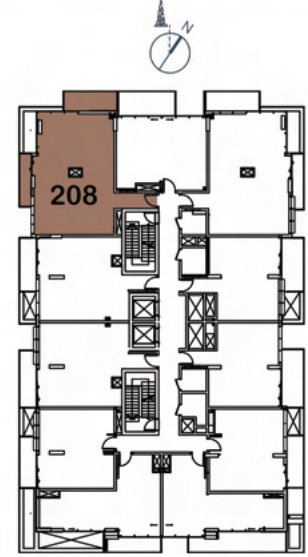

DEVELOPMENT PARTNER

UNIT 207 1 BEDROOM

Apartment Area:	63.23	Sq. M
	680.6	Sq. Ft
Balcony Area:	6.8	Sq. M
	73.19	Sq. Ft
Total Area:	70.03	Sq. M
	753.8	Sq. Ft

DEVELOPMENT PARTNER

UNIT 208 2 BEDROOM

Apartment Area:	83.96	Sq. M
	903.74	Sq. Ft
Balcony Area:	13.49	Sq. M
	145.21	Sq. Ft
Total Area:	97.45	Sq. M
	1048.94	Sq. Ft