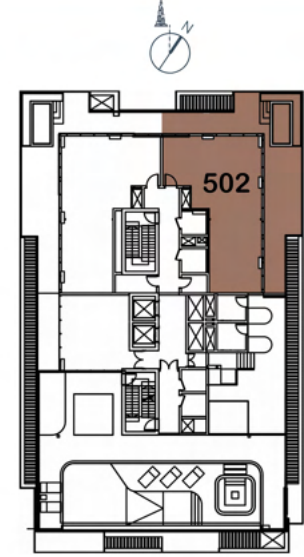

DEVELOPMENT PARTNER

UNIT 501 2 BEDROOM

Apartment Area: 90.21 Sq. M
971.01 Sq. Ft

Balcony Area: 78.74 Sq. M
847.55 Sq. Ft

Total Area: 168.95 Sq. M
1818.56 Sq. Ft

DEVELOPMENT PARTNER

UNIT 502 2 BEDROOM

Apartment Area:	92.01	Sq. M
	990.39	Sq. Ft
Balcony Area:	83.96	Sq. M
	903.74	Sq. Ft
Total Area:	175.97	Sq. M
	1894.13	Sq. Ft

DEVELOPMENT PARTNER

ARTHOUSE RESIDENCES

MEYDAN

by

AVIAAN

FLOOR PLANS