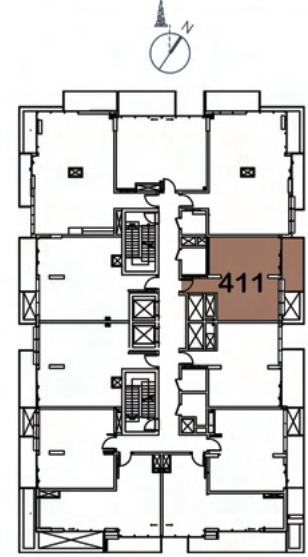

DEVELOPMENT PARTNER

UNIT 410 2 BEDROOM

Apartment Area:	81.42	Sq. M
	876.4	Sq. Ft
Balcony Area:	13.44	Sq. M
	144.67	Sq. Ft
Total Area:	94.86	Sq. M
	1021.06	Sq. Ft

DEVELOPMENT PARTNER

UNIT 411 1 BEDROOM

Apartment Area:	51.03	Sq. M
	549.28	Sq. Ft
Balcony Area:	9.07	Sq. M
	97.63	Sq. Ft
Total Area:	60.1	Sq. M
	646.91	Sq. Ft