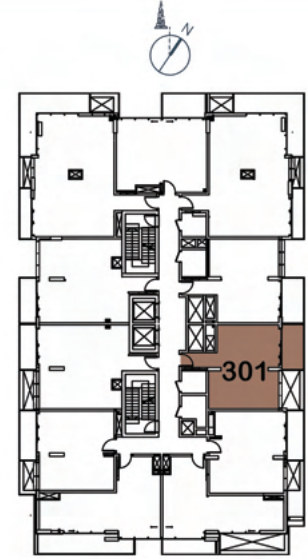

DEVELOPMENT PARTNER

UNIT 211 1 BEDROOM

Apartment Area:	51.03	Sq. M
	549.28	Sq. Ft
Balcony Area:	9.07	Sq. M
	97.63	Sq. Ft
Total Area:	60.1	Sq. M
	646.91	Sq. Ft

DEVELOPMENT PARTNER

UNIT 301 1 BEDROOM

Apartment Area:	51.42	Sq. M
	553.48	Sq. Ft
Balcony Area:	7.65	Sq. M
	82.34	Sq. Ft
Total Area:	59.07	Sq. M
	635.82	Sq. Ft