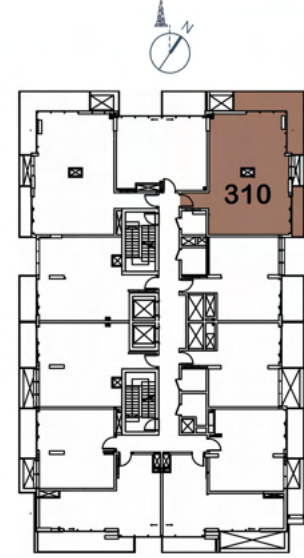

UNIT 310 2 BEDROOM

Apartment Area:	81.27	Sq. M
	874.78	Sq. Ft
Balcony Area:	25.75	Sq. M
	277.17	Sq. Ft
Total Area:	107.02	Sq. M
	1151.95	Sq. Ft

DEVELOPMENT PARTNER