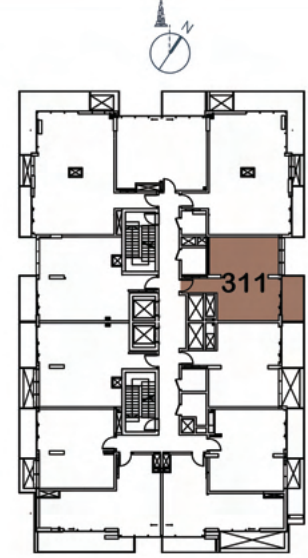

DEVELOPMENT PARTNER

UNIT 310 2 BEDROOM

Apartment Area:	81.27	Sq. M
	874.78	Sq. Ft
Balcony Area:	25.75	Sq. M
	277.17	Sq. Ft
Total Area:	107.02	Sq. M
	1151.95	Sq. Ft

DEVELOPMENT PARTNER

UNIT 311 1 BEDROOM

Apartment Area:	51.03	Sq. M
	549.28	Sq. Ft
Balcony Area:	7.85	Sq. M
	84.5	Sq. Ft
Total Area:	58.88	Sq. M
	633.78	Sq. Ft