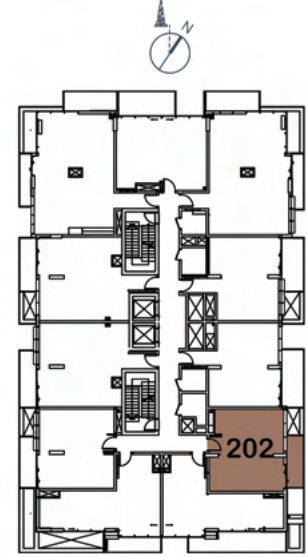

DEVELOPMENT PARTNER

UNIT 201 1 BEDROOM

Apartment Area:	51.41	Sq. M
	553.37	Sq. Ft
Balcony Area:	9.79	Sq. M
	105.38	Sq. Ft
Total Area:	61.2	Sq. M
	658.75	Sq. Ft

DEVELOPMENT PARTNER

UNIT 202 1 BEDROOM

Apartment Area:	50.23	Sq. M
	540.67	Sq. Ft
Balcony Area:	6.94	Sq. M
	74.7	Sq. Ft
Total Area:	57.17	Sq. M
	615.37	Sq. Ft

DEVELOPMENT PARTNER

UNIT 203 1 BEDROOM

Apartment Area: 51.24 Sq. M
551.54 Sq. Ft

Balcony Area: 14.76 Sq. M
158.88 Sq. Ft

Total Area: 66 Sq. M
710.42 Sq. Ft

DEVELOPMENT PARTNER

UNIT 204 1 BEDROOM

Apartment Area:	52.33	Sq. M
	563.28	Sq. Ft
Balcony Area:	6.56	Sq. M
	70.61	Sq. Ft
Total Area:	58.89	Sq. M
	633.89	Sq. Ft