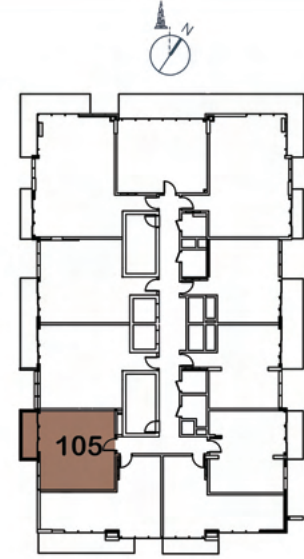

UNIT 101 1 BEDROOM

Apartment Area:	51.42	Sq. M
	553.48	Sq. Ft
Balcony Area:	7.65	Sq. M
	82.34	Sq. Ft
Total Area:	59.07	Sq. M
	635.82	Sq. Ft

DEVELOPMENT PARTNER

UNIT 102 1 BEDROOM

Apartment Area:	50.23	Sq. M
	540.67	Sq. Ft
Balcony Area:	7.13	Sq. M
	76.75	Sq. Ft
Total Area:	57.36	Sq. M
	617.42	Sq. Ft

DEVELOPMENT PARTNER

UNIT 103 1 BEDROOM

Apartment Area:	51.23	Sq. M
	551.44	Sq. Ft
Balcony Area:	6.51	Sq. M
	70.07	Sq. Ft
Total Area:	57.74	Sq. M
	621.51	Sq. Ft

DEVELOPMENT PARTNER

UNIT 104 1 BEDROOM

Apartment Area: 52.32 Sq. M
563.17 Sq. Ft

Balcony Area: 14.71 Sq. M
158.34 Sq. Ft

Total Area: 67.03 Sq. M
721.5 Sq. Ft

DEVELOPMENT PARTNER

UNIT 105 1 BEDROOM

Apartment Area:	49.97	Sq. M
	537.87	Sq. Ft
Balcony Area:	6.6	Sq. M
	71.04	Sq. Ft
Total Area:	56.57	Sq. M
	608.91	Sq. Ft

DEVELOPMENT PARTNER

UNIT 106 1 BEDROOM

Apartment Area:	63.47	Sq. M
	683.19	Sq. Ft
Balcony Area:	5.68	Sq. M
	61.14	Sq. Ft
Total Area:	69.15	Sq. M
	744.32	Sq. Ft

DEVELOPMENT PARTNER

UNIT 107 1 BEDROOM

Apartment Area:	63.23	Sq. M
	680.6	Sq. Ft
Balcony Area:	5.83	Sq. M
	62.75	Sq. Ft
Total Area:	69.06	Sq. M
	743.36	Sq. Ft