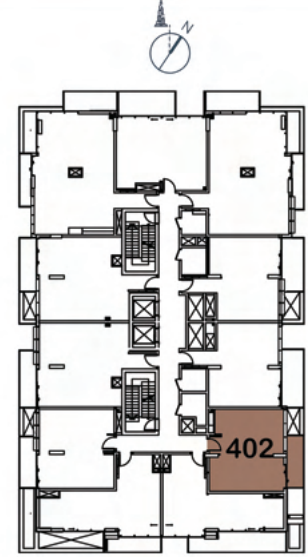

DEVELOPMENT PARTNER

UNIT 401 1 BEDROOM

Apartment Area:	51.41	Sq. M
	553.37	Sq. Ft
Balcony Area:	9.79	Sq. M
	105.38	Sq. Ft
Total Area:	61.2	Sq. M
	658.75	Sq. Ft

DEVELOPMENT PARTNER

UNIT 402 1 BEDROOM

Apartment Area:	50.23	Sq. M
	540.67	Sq. Ft
Balcony Area:	6.94	Sq. M
	74.7	Sq. Ft
Total Area:	57.17	Sq. M
	615.37	Sq. Ft