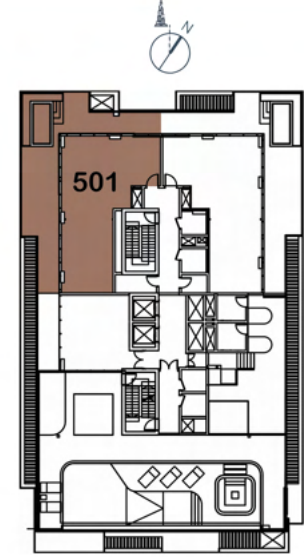

UNIT 501 2 BEDROOM

Apartment Area: 90.21 Sq. M
971.01 Sq. Ft

Balcony Area: 78.74 Sq. M
847.55 Sq. Ft

Total Area: 168.95 Sq. M
1818.56 Sq. Ft

DEVELOPMENT PARTNER