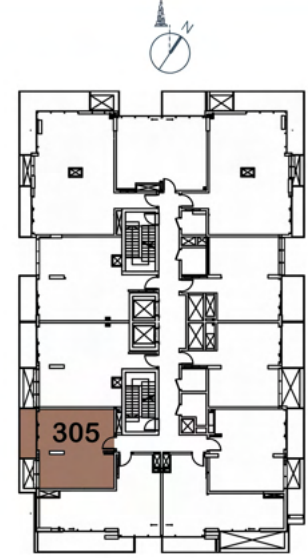

DEVELOPMENT PARTNER

UNIT 304 1 BEDROOM

Apartment Area:	52.32	Sq. M
	563.17	Sq. Ft
Balcony Area:	14.71	Sq. M
	158.34	Sq. Ft
Total Area:	67.03	Sq. M
	721.5	Sq. Ft

DEVELOPMENT PARTNER

UNIT 305 1 BEDROOM

Apartment Area:	49.97	Sq. M
	537.87	Sq. Ft
Balcony Area:	6.6	Sq. M
	71.04	Sq. Ft
Total Area:	56.57	Sq. M
	608.91	Sq. Ft