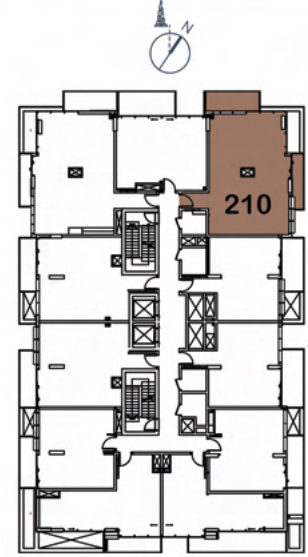

DEVELOPMENT PARTNER

UNIT 209 1 BEDROOM

Apartment Area:	52.03	Sq. M
	560.05	Sq. Ft
Balcony Area:	11.5	Sq. M
	123.78	Sq. Ft
Total Area:	63.53	Sq. M
	683.83	Sq. Ft

DEVELOPMENT PARTNER

UNIT 210 2 BEDROOM

Apartment Area:	81.42	Sq. M
	876.4	Sq. Ft
Balcony Area:	13.44	Sq. M
	144.67	Sq. Ft
Total Area:	94.86	Sq. M
	1021.06	Sq. Ft