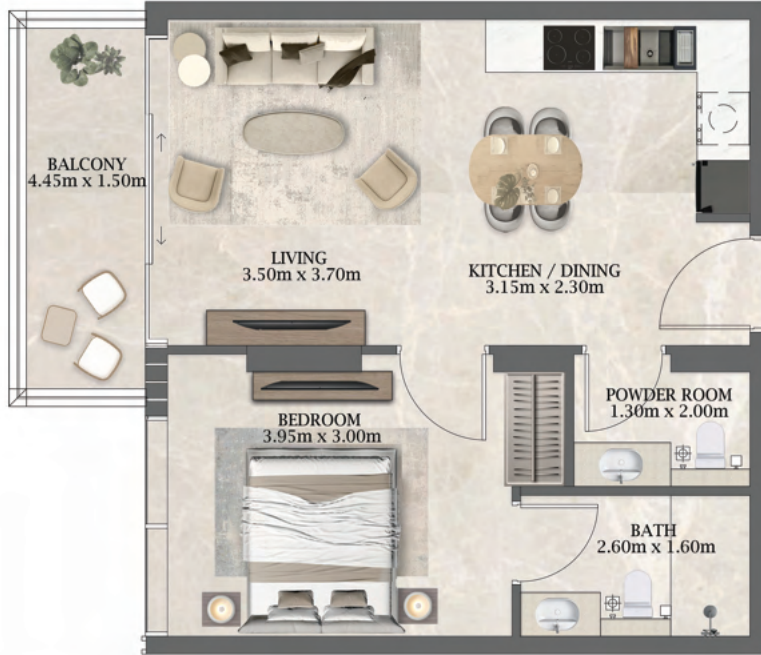

UNIT 101 1 BEDROOM

Apartment Area:	51.42	Sq. M
	553.48	Sq. Ft
Balcony Area:	7.65	Sq. M
	82.34	Sq. Ft
Total Area:	59.07	Sq. M
	635.82	Sq. Ft

DEVELOPMENT PARTNER

UNIT 102 1 BEDROOM

Apartment Area:	50.23	Sq. M
	540.67	Sq. Ft
Balcony Area:	7.13	Sq. M
	76.75	Sq. Ft
Total Area:	57.36	Sq. M
	617.42	Sq. Ft

DEVELOPMENT PARTNER

UNIT 103 1 BEDROOM

Apartment Area:	51.23	Sq. M
	551.44	Sq. Ft
Balcony Area:	6.51	Sq. M
	70.07	Sq. Ft
Total Area:	57.74	Sq. M
	621.51	Sq. Ft

DEVELOPMENT PARTNER

UNIT 104 1 BEDROOM

Apartment Area: 52.32 Sq. M
563.17 Sq. Ft

Balcony Area: 14.71 Sq. M
158.34 Sq. Ft

Total Area: 67.03 Sq. M
721.5 Sq. Ft

DEVELOPMENT PARTNER

UNIT 105 1 BEDROOM

Apartment Area:	49.97	Sq. M
	537.87	Sq. Ft
Balcony Area:	6.6	Sq. M
	71.04	Sq. Ft
Total Area:	56.57	Sq. M
	608.91	Sq. Ft

DEVELOPMENT PARTNER

UNIT 106 1 BEDROOM

Apartment Area:	63.47	Sq. M
	683.19	Sq. Ft
Balcony Area:	5.68	Sq. M
	61.14	Sq. Ft
Total Area:	69.15	Sq. M
	744.32	Sq. Ft

DEVELOPMENT PARTNER

UNIT 107 1 BEDROOM

Apartment Area:	63.23	Sq. M
	680.6	Sq. Ft
Balcony Area:	5.83	Sq. M
	62.75	Sq. Ft
Total Area:	69.06	Sq. M
	743.36	Sq. Ft