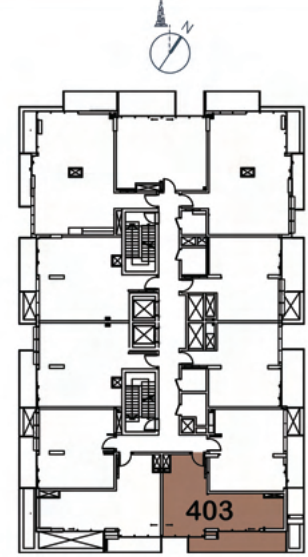

UNIT 403 1 BEDROOM

Apartment Area:	51.24	Sq. M
	551.54	Sq. Ft
Balcony Area:	14.76	Sq. M
	158.88	Sq. Ft
Total Area:	66	Sq. M
	710.42	Sq. Ft

DEVELOPMENT PARTNER