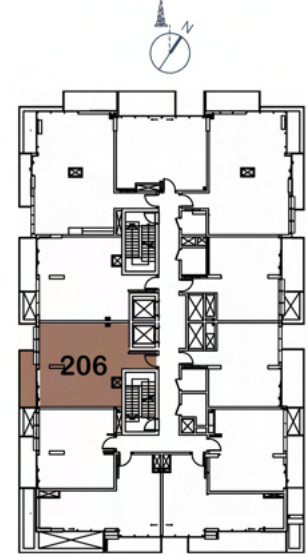

DEVELOPMENT PARTNER

UNIT 203 1 BEDROOM

Apartment Area: 51.24 Sq. M
551.54 Sq. Ft

Balcony Area: 14.76 Sq. M
158.88 Sq. Ft

Total Area: 66 Sq. M
710.42 Sq. Ft

DEVELOPMENT PARTNER

UNIT 204 1 BEDROOM

Apartment Area:	52.33	Sq. M
	563.28	Sq. Ft
Balcony Area:	6.56	Sq. M
	70.61	Sq. Ft
Total Area:	58.89	Sq. M
	633.89	Sq. Ft

DEVELOPMENT PARTNER

UNIT 205 1 BEDROOM

Apartment Area:	49.93	Sq. M
	537.44	Sq. Ft
Balcony Area:	6.67	Sq. M
	71.8	Sq. Ft
Total Area:	56.6	Sq. M
	609.24	Sq. Ft

DEVELOPMENT PARTNER

UNIT 206 1 BEDROOM

Apartment Area:	63.49	Sq. M
	683.4	Sq. Ft
Balcony Area:	7.42	Sq. M
	79.87	Sq. Ft
Total Area:	70.91	Sq. M
	763.27	Sq. Ft