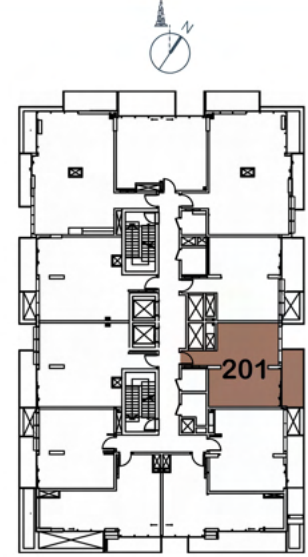

DEVELOPMENT PARTNER

UNIT 110 2 BEDROOM

Apartment Area:	81.27	Sq. M
	874.78	Sq. Ft
Balcony Area:	25.75	Sq. M
	277.17	Sq. Ft
Total Area:	107.02	Sq. M
	1151.95	Sq. Ft

DEVELOPMENT PARTNER

UNIT 111 1 BEDROOM

Apartment Area:	51.03	Sq. M
	549.28	Sq. Ft
Balcony Area:	7.85	Sq. M
	84.5	Sq. Ft
Total Area:	58.88	Sq. M
	633.78	Sq. Ft

DEVELOPMENT PARTNER

UNIT 201 1 BEDROOM

Apartment Area:	51.41	Sq. M
	553.37	Sq. Ft
Balcony Area:	9.79	Sq. M
	105.38	Sq. Ft
Total Area:	61.2	Sq. M
	658.75	Sq. Ft

DEVELOPMENT PARTNER

UNIT 202 1 BEDROOM

Apartment Area:	50.23	Sq. M
	540.67	Sq. Ft
Balcony Area:	6.94	Sq. M
	74.7	Sq. Ft
Total Area:	57.17	Sq. M
	615.37	Sq. Ft