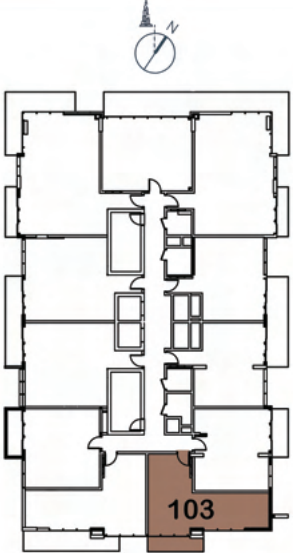

ARTHOUSE RESIDENCES

MEYDAN

by

AVIAAN

FLOOR PLANS

RETAIL 01
RETAIL

Apartment Area:	153.96	Sq. M
	1657.21	Sq. Ft
<hr/>		
Balcony Area:	0.00	Sq. M
	0.00	Sq. Ft
<hr/>		
Total Area:	153.96	Sq. M
	1657.21	Sq. Ft

DEVELOPMENT PARTNER
CLÉ DOR

UNIT 101 1 BEDROOM

Apartment Area:	51.42	Sq. M
	553.48	Sq. Ft
Balcony Area:	7.65	Sq. M
	82.34	Sq. Ft
Total Area:	59.07	Sq. M
	635.82	Sq. Ft

DEVELOPMENT PARTNER

UNIT 102 1 BEDROOM

Apartment Area:	50.23	Sq. M
	540.67	Sq. Ft
Balcony Area:	7.13	Sq. M
	76.75	Sq. Ft
Total Area:	57.36	Sq. M
	617.42	Sq. Ft

DEVELOPMENT PARTNER

UNIT 103 1 BEDROOM

Apartment Area:	51.23	Sq. M
	551.44	Sq. Ft
Balcony Area:	6.51	Sq. M
	70.07	Sq. Ft
Total Area:	57.74	Sq. M
	621.51	Sq. Ft

DEVELOPMENT PARTNER

UNIT 104 1 BEDROOM

Apartment Area: 52.32 Sq. M
563.17 Sq. Ft