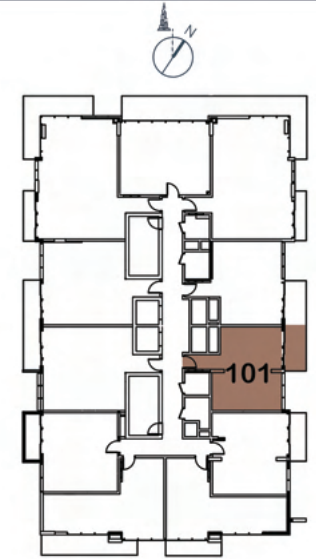

ARTHOUSE RESIDENCES

MEYDAN

by

AVIAAN

FLOOR PLANS

RETAIL 01
RETAIL

Apartment Area:	153.96	Sq. M
	1657.21	Sq. Ft
<hr/>		
Balcony Area:	0.00	Sq. M
	0.00	Sq. Ft
<hr/>		
Total Area:	153.96	Sq. M
	1657.21	Sq. Ft

DEVELOPMENT PARTNER
CLÉ DOR

UNIT 101 1 BEDROOM

Apartment Area:	51.42	Sq. M
	553.48	Sq. Ft
Balcony Area:	7.65	Sq. M
	82.34	Sq. Ft
Total Area:	59.07	Sq. M
	635.82	Sq. Ft

DEVELOPMENT PARTNER

UNIT 102 1 BEDROOM

Apartment Area:	50.23	Sq. M
	540.67	Sq. Ft
Balcony Area:	7.13	Sq. M
	76.75	Sq. Ft
Total Area:	57.36	Sq. M
	617.42	Sq. Ft

DEVELOPMENT PARTNER

UNIT 103 1 BEDROOM

Apartment Area:	51.23	Sq. M
	551.44	Sq. Ft
Balcony Area:	6.51	Sq. M
	70.07	Sq. Ft
Total Area:	57.74	Sq. M
	621.51	Sq. Ft

DEVELOPMENT PARTNER

UNIT 104 1 BEDROOM

Apartment Area: 52.32 Sq. M
563.17 Sq. Ft