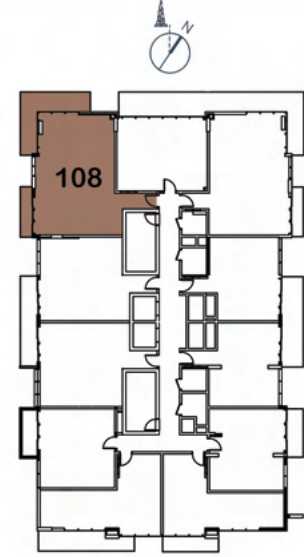

DEVELOPMENT PARTNER

UNIT 106 1 BEDROOM

Apartment Area:	63.47	Sq. M
	683.19	Sq. Ft
Balcony Area:	5.68	Sq. M
	61.14	Sq. Ft
Total Area:	69.15	Sq. M
	744.32	Sq. Ft

DEVELOPMENT PARTNER

UNIT 107 1 BEDROOM

Apartment Area:	63.23	Sq. M
	680.6	Sq. Ft
Balcony Area:	5.83	Sq. M
	62.75	Sq. Ft
Total Area:	69.06	Sq. M
	743.36	Sq. Ft

DEVELOPMENT PARTNER

UNIT 108 2 BEDROOM

Apartment Area:	83.8	Sq. M
	902.02	Sq. Ft
Balcony Area:	20.78	Sq. M
	223.67	Sq. Ft
Total Area:	104.58	Sq. M
	1125.69	Sq. Ft

DEVELOPMENT PARTNER

UNIT 109 1 BEDROOM

Apartment Area:	51.81	Sq. M
	557.68	Sq. Ft
Balcony Area:	17.98	Sq. M
	193.54	Sq. Ft
Total Area:	69.79	Sq. M
	751.21	Sq. Ft