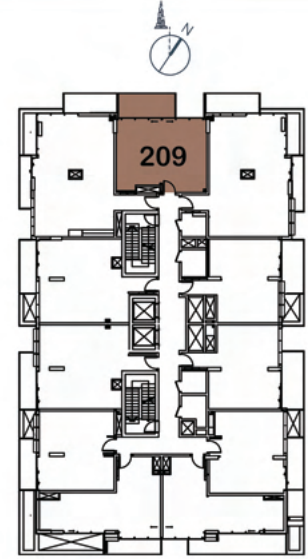

UNIT 209 1 BEDROOM

Apartment Area:	52.03	Sq. M
	560.05	Sq. Ft
Balcony Area:	11.5	Sq. M
	123.78	Sq. Ft
Total Area:	63.53	Sq. M
	683.83	Sq. Ft

DEVELOPMENT PARTNER