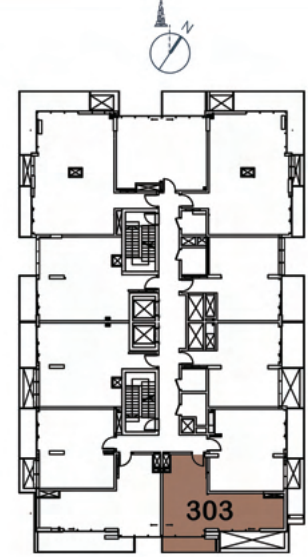

DEVELOPMENT PARTNER

UNIT 302 1 BEDROOM

Apartment Area:	50.23	Sq. M
	540.67	Sq. Ft
Balcony Area:	7.13	Sq. M
	76.75	Sq. Ft
Total Area:	57.36	Sq. M
	617.42	Sq. Ft

DEVELOPMENT PARTNER

UNIT 303 1 BEDROOM

Apartment Area:	51.23	Sq. M
	551.44	Sq. Ft
Balcony Area:	6.51	Sq. M
	70.07	Sq. Ft
Total Area:	57.74	Sq. M
	621.51	Sq. Ft