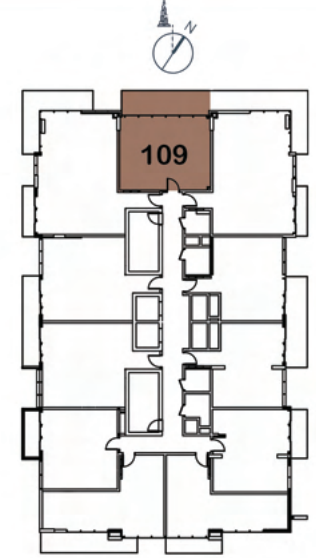

DEVELOPMENT PARTNER

UNIT 106 1 BEDROOM

Apartment Area:	63.47	Sq. M
	683.19	Sq. Ft
Balcony Area:	5.68	Sq. M
	61.14	Sq. Ft
Total Area:	69.15	Sq. M
	744.32	Sq. Ft

DEVELOPMENT PARTNER

UNIT 107 1 BEDROOM

Apartment Area:	63.23	Sq. M
	680.6	Sq. Ft
Balcony Area:	5.83	Sq. M
	62.75	Sq. Ft
Total Area:	69.06	Sq. M
	743.36	Sq. Ft

DEVELOPMENT PARTNER

UNIT 108 2 BEDROOM

Apartment Area:	83.8	Sq. M
	902.02	Sq. Ft
Balcony Area:	20.78	Sq. M
	223.67	Sq. Ft
Total Area:	104.58	Sq. M
	1125.69	Sq. Ft

DEVELOPMENT PARTNER

UNIT 109 1 BEDROOM

Apartment Area:	51.81	Sq. M
	557.68	Sq. Ft
Balcony Area:	17.98	Sq. M
	193.54	Sq. Ft
Total Area:	69.79	Sq. M
	751.21	Sq. Ft

DEVELOPMENT PARTNER

UNIT 110 2 BEDROOM

Apartment Area:	81.27	Sq. M
	874.78	Sq. Ft
Balcony Area:	25.75	Sq. M
	277.17	Sq. Ft
Total Area:	107.02	Sq. M
	1151.95	Sq. Ft

DEVELOPMENT PARTNER

UNIT 111 1 BEDROOM

Apartment Area:	51.03	Sq. M
	549.28	Sq. Ft
Balcony Area:	7.85	Sq. M
	84.5	Sq. Ft
Total Area:	58.88	Sq. M
	633.78	Sq. Ft