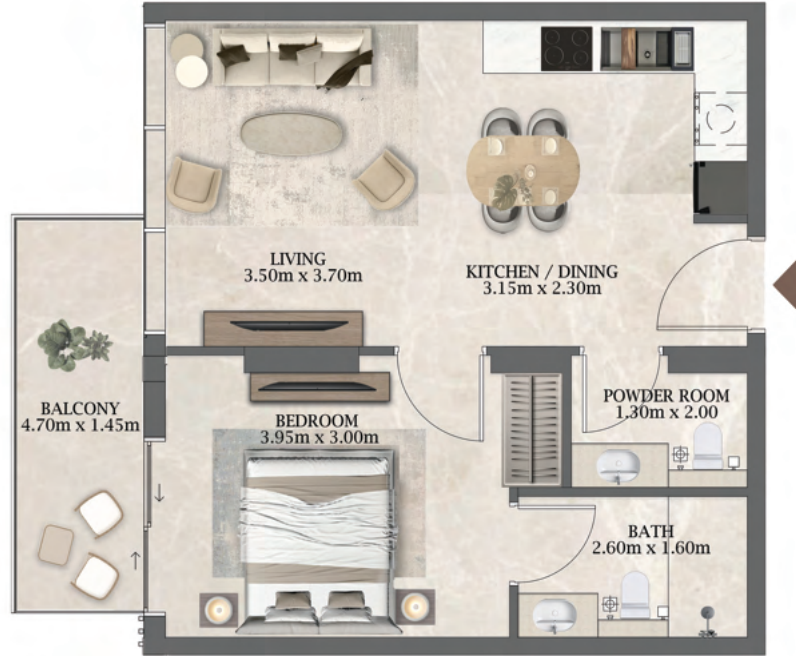

UNIT 405 1 BEDROOM

Apartment Area:	49.93	Sq. M
	537.44	Sq. Ft
Balcony Area:	6.67	Sq. M
	71.8	Sq. Ft
Total Area:	56.6	Sq. M
	609.24	Sq. Ft

DEVELOPMENT PARTNER