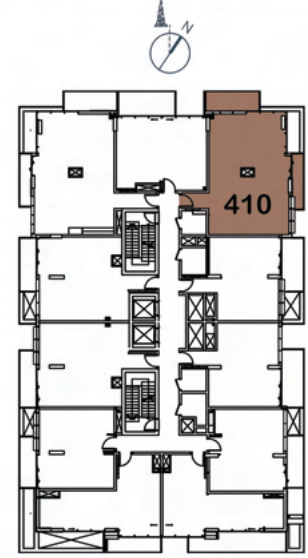

UNIT 410 2 BEDROOM

Apartment Area:	81.42	Sq. M
	876.4	Sq. Ft
Balcony Area:	13.44	Sq. M
	144.67	Sq. Ft
Total Area:	94.86	Sq. M
	1021.06	Sq. Ft

DEVELOPMENT PARTNER